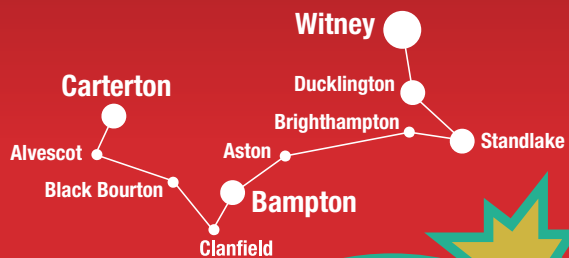

19 Witney, Ducklington, Standlake, Brighthampton, Bampton, Clanfield, Black Bourton, Alvescot Carterton